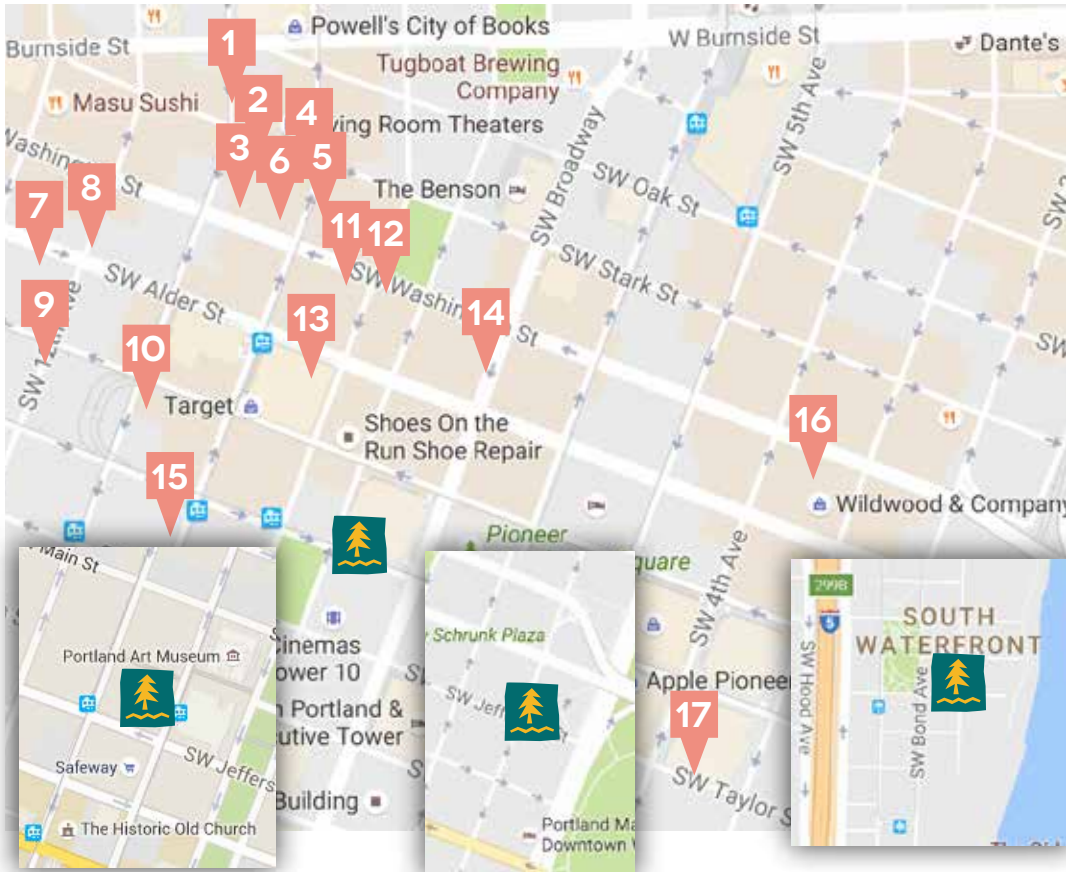

1. QUIN candy (1025 SW Stark St, Portland, OR 97209)
2. Backtalk (421 SW 10th Ave., Portland, OR 97205)
3. Animal Traffic (429 SW 10th Ave., Portland, OR 97205)
4. Tender Loving Empire (412 SW 10th Ave., Portland, OR 97205)
5. Radish Underground (414 SW 10th Ave., Portland, OR 97205)
6. woonwinkel (935 SW Washington St., Portland OR 97205)
7. WM GOODS (1136 SW Alder St., Portland, OR 97205)
8. EG Page (1103 SW Alder St., Portland OR 97205)
9. Bridge & Burn (1122 SW Morrison Portland OR 97205)
10. SaySay Boutique (1010 SW Morrison St., Portland, OR 97205)
11. Finnegan's Toys & Gifts (820 SW Washington St., Portland, OR 97205)
12. underU4men (800 SW Washington St., Portland, OR 97205)
13. PDX Pop Up Shops (606 SW 9th Ave., Portland, OR 97205)
14. The Spice & Tea Exchange (536 SW Broadway, Portland, OR 97205)
15. Crafty Wonderland Shop (808 SW 10th Ave., Portland, OR 97205)
16. Malka Diamonds & Jewelry (529 SW 3rd Ave., Portland, OR 97204)
17. The Fossil Cartel (333 SW Taylor St. #150, Portland, OR 97204)

- Umpqua Bank - Cultural District (1241 SW 10th Avenue, Portland, OR 97205)
- Umpqua Bank - Portland Main (One SW Columbia Street, Portland, OR, 97258)
- Umpqua Bank - South Waterfront (3606 SW Bond Avenue, Portland, OR, 97239)
- Umpqua Bank - Fox Tower (750 SW Yamhill Street, Portland, OR, 97239)

Complimentary gift wrapping supplies at indicated Umpqua Bank stores while supplies last.