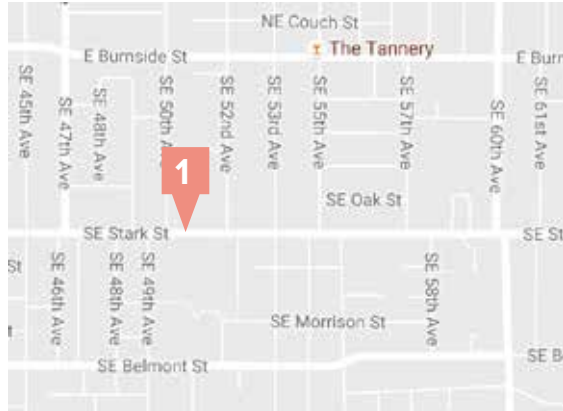

- 1. Mantel
(8202 N. Denver Ave., Portland, OR 97217)

KENTON/OVERLOOK, WILLIAMS

PLAN YOUR ROUTE AND DOWNLOAD MORE MAPS AT [HTTP://PDX.SHOPLITTLEBOXES.COM/SHOP](http://PDX.SHOPLITTLEBOXES.COM/SHOP)

1. Dee Dia (4523 N Albina Ave., Portland, OR 97217)
2. Paxton Gate (4204 N Mississippi Ave., Portland, OR 97217)
3. The Annex (4018 N Mississippi Ave., Portland, OR 97227)
4. Animal Traffic (4000 N Mississippi Ave., Portland, OR 97227)
5. Gypsy Chic
(3966 N Mississippi Ave, Portland, OR 97227)
6. Black Wagon Children’s Boutique
(3964 N Mississippi Ave., Portland, OR 97227)
7. Flutter (3948 N Mississippi Ave., Portland OR 97227)
8. Land Gallery (3925 N Mississippi Ave., Portland, Or 97227)
9. Another Read Through
(3932 N Mississippi Ave, Portland, OR 97227)
10. Half Pint (3920 N Mississippi Ave., Portland, OR 97227)
11. pdXchange - fair & square
(3916 N. Mississippi Ave., Portland, OR 97227)
12. The Herb Shoppe
(3912 N. Mississippi Ave., Portland, OR 97227)
13. Mr. Green Beans (3908 N Mississippi Ave., Portland OR 97227)
14. Gumbo Gifts & Gallery
(3900 N Mississippi Ave., Portland, OR 97227)
15. Wanderlust + Wildhearts
(3885 N Mississippi Ave., Portland, OR 97227)
16. Pistils Nursery (3811 N. Mississippi Ave., Portland, OR 97227)
17. pedX North (3806 N. Mississippi Ave., Portland, OR 97227)
18. She Bop (909 N. Beech St., Ste A, Portland, OR 97227)

1. Portland Nursery (5050 SE Stark St., Portland OR 97215)
2. Personal Beast Pet Supply (8119 SE Stark St., Portland, OR 97215)
3. Fabric Depot (700 SE 122nd Ave., Portland, OR 97233)

MONTAVILLA/EAST TABOR