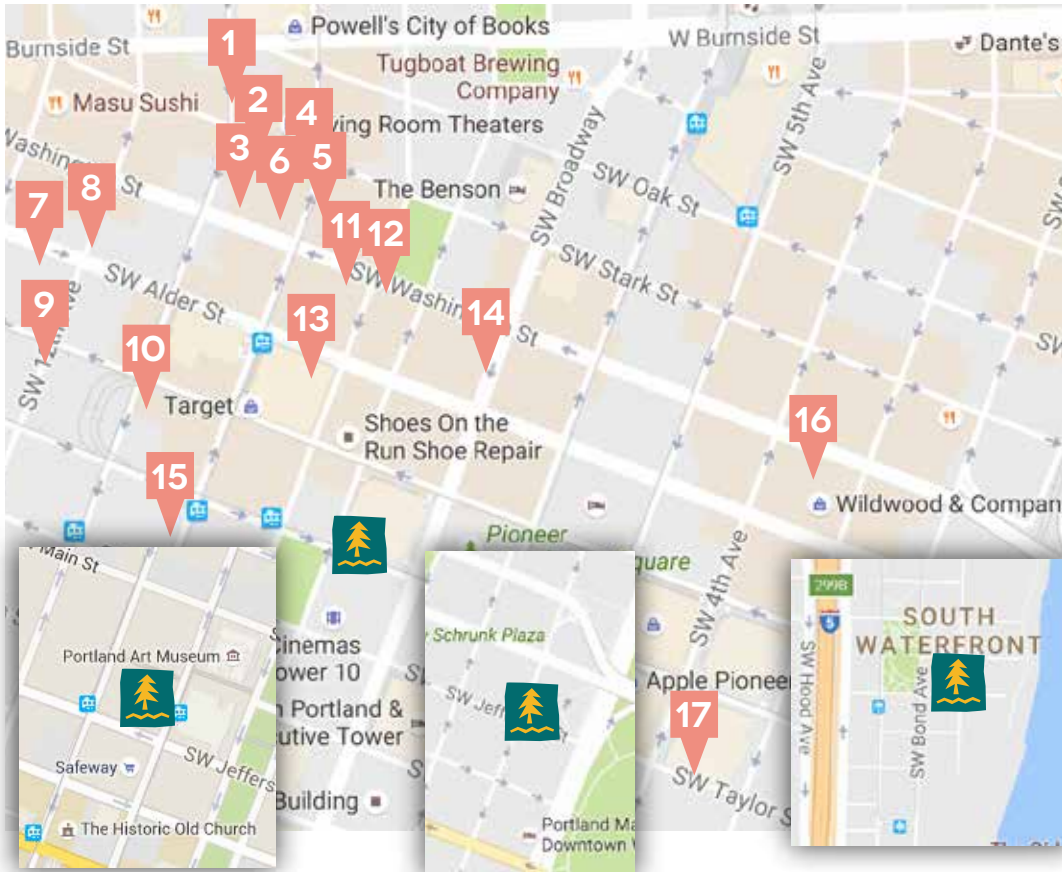

1. QUIN candy (1025 SW Stark St, Portland, OR 97209)
2. Backtalk (421 SW 10th Ave., Portland, OR 97205)
3. Animal Traffic (429 SW 10th Ave., Portland, OR 97205)
4. Tender Loving Empire (412 SW 10th Ave., Portland, OR 97205)
5. Radish Underground (414 SW 10th Ave., Portland, OR 97205)
6. woonwinkel (935 SW Washington St., Portland OR 97205)
7. WM GOODS (1136 SW Alder St., Portland, OR 97205)
8. EG Page (1103 SW Alder St., Portland OR 97205)
9. Bridge & Burn (1122 SW Morrison Portland OR 97205)
10. SaySay Boutique (1010 SW Morrison St., Portland, OR 97205)
11. Finnegan's Toys & Gifts (820 SW Washington St., Portland, OR 97205)
12. underU4men (800 SW Washington St., Portland, OR 97205)
13. PDX Pop Up Shops (606 SW 9th Ave., Portland, OR 97205)
14. The Spice & Tea Exchange (536 SW Broadway, Portland, OR 97205)
15. Crafty Wonderland Shop (808 SW 10th Ave., Portland, OR 97205)
16. Malka Diamonds & Jewelry (529 SW 3rd Ave., Portland, OR 97204)
17. The Fossil Cartel (333 SW Taylor St. #150, Portland, OR 97204)

- Umpqua Bank - Cultural District (1241 SW 10th Avenue, Portland, OR 97205)
- Umpqua Bank - Portland Main (One SW Columbia Street, Portland, OR, 97258)
- Umpqua Bank - South Waterfront (3606 SW Bond Avenue, Portland, OR, 97239)
- Umpqua Bank - Fox Tower (750 SW Yamhill Street, Portland, OR, 97239)

Complimentary gift wrapping supplies at indicated Umpqua Bank stores while supplies last.