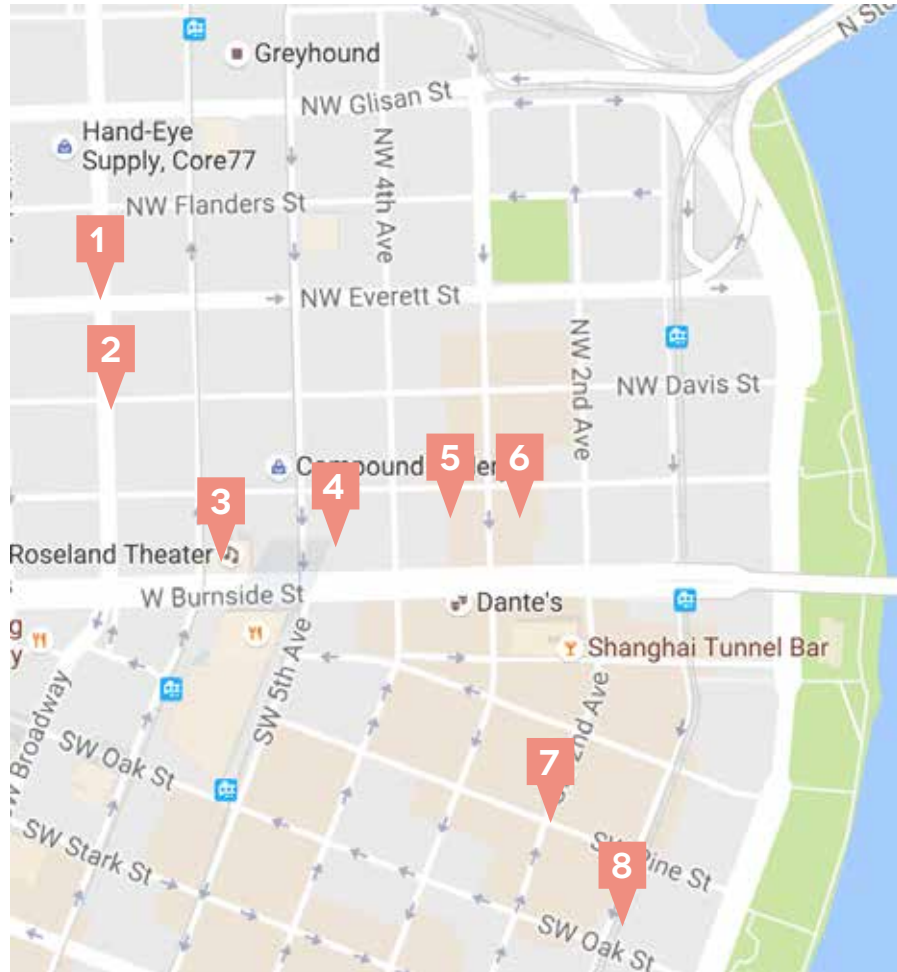

Download on the
App Store

ANDROID APP ON
Google play

1. BUDD + FINN (316 NW Broadway, Portland, OR 97209)
2. Pendleton Home Store (220 NW Broadway, Portland OR 97209)
3. Hello From Portland (514 NW Couch St. , Portland, OR 97209)
4. Kat + Maouche (33 NW 4th Ave., Portland, OR 97209)
5. Kiriko Made (325 NW Couch St., Portland, OR 97209)
6. San Johnny (217 NW Couch St., Portland, OR 97209)
7. By the Collective (205 SW Pine St. Portland, OR 97205)
8. Waterknot (217 SW 1st Ave., Portland Oregon 97204)

**LITTLE
BOXES** OLD TOWN

PLAN YOUR ROUTE AND DOWNLOAD MORE MAPS AT [HTTP://PDX.SHOPLITTLEBOXES.COM/SHOP](http://pdx.shoplittleboxes.com/shop)