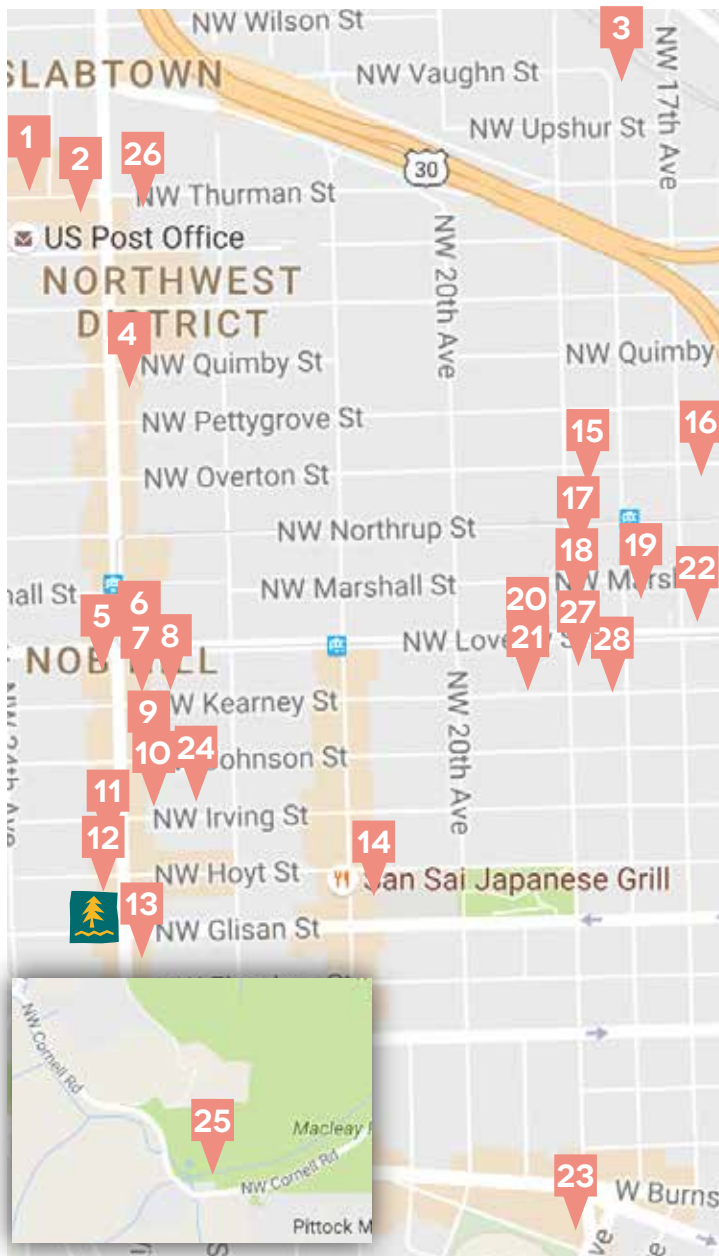

Umpqua Bank - NW 23rd
(467 NW 23rd Ave., Portland, OR 97210)

Complimentary gift wrapping supplies at indicated Umpqua Bank stores while supplies last.

Download on the
App Store

ANDROID APP ON
Google play

LITTLE BOXES NORTHWEST

PLAN YOUR ROUTE AND DOWNLOAD MORE MAPS
AT [HTTP://PDX.SHOPLITTLEBOXES.COM/SHOP](http://PDX.SHOPLITTLEBOXES.COM/SHOP)

1. **betsy & iya** (2403 NW Thurman St., Portland, OR 97210)
2. **Bonnet** (2342 NW Thurman St., Portland, OR 97210)
3. **Pomarius Nursery**
  (1920 NW 18th Ave., Portland, OR 97209)
4. **Aylee & Co.**
  (1408 NW 23rd Ave. Portland, OR 97210)
5. **Child's Play Toys**
  (2305 NW Kearney St., Portland, OR 97210)
6. **EcoVibe Apparel**
  (904 NW 23rd Ave., Portland, OR 97210)
7. **Portland Gear Bus**
  (828 NW 23rd Ave, Portland, OR 97210)
8. **Goorin Bros. Hat Shop**
  (808 NW 23rd Ave., Portland, OR 97210)
9. **Mako The Children's Shop**
  (732 NW 23rd Ave., Portland, OR 97210)
10. **Gem Set Love**
  (720 NW 23rd Ave. Portland OR 97210)
11. **Clogs-N-More**
  (617 NW 23rd Ave., Portland, OR 97210)
12. **Tender Loving Empire**
  (525 NW 23rd Ave. Portland, OR 97210)
13. **Kitchen Kaboodle**
  (404 NW 23rd Ave., Portland, OR 97210)
14. **Archibald Sisters**
  (518 NW 21st Ave Portland, OR 97209)
15. **Pro Photo Supply: Photo Lab**
  (1815 NW Northrup St., Portland, OR 97209)
16. **Altitude** (1202 NW 17th Ave., Portland, OR 97209)
17. **Pro Photo Supply**
  (1112 NW 19th Ave., Portland, OR 97209)
18. **work/ shop**
  (1024 NW 19th Ave., Portland, OR 97209)
19. **Urban Waxx**
  (1036 NW 18th Ave., Portland, OR 97209)
20. **The Yo Store**
  (935 NW 19th Ave., Portland, OR 97209)
21. **Hillary Day**
  (915 NW 19th Ave. Studio D, Portland, OR 97209)
22. **FOLLY** (1005 NW 16th Ave., Portland, OR 97209)
23. **Portland Gear**
  (627 SW 19th Ave., Portland, OR 97205)
24. **Oh Baby Lingerie**
  (722 NW 23rd Ave., Portland, OR 97210)
25. **Audubon Society of Portland Nature Store**
  (5151 NW Cornell Rd., Portland, OR 97210)
26. **McMenamin's 23rd Ave Bottle Shop**
  (2290 NW Thurman St., Portland, OR 97210)
27. **The Athletic Community**
  (925 SW 19th Ave., Ste A, Portland, OR 97209)
28. **A Yen for Chocolate**
  (915 NW 19th Ave., Ste B, Portland, OR 97209)