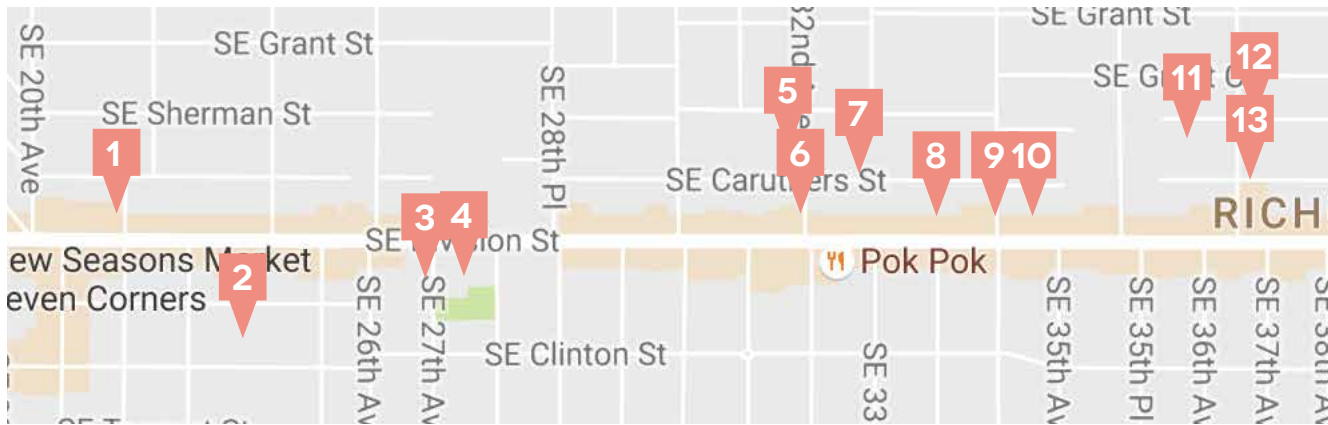

- 1. Footwise**
(1433 NE Broadway, Portland, OR 97232)
- 2. Great Wine Buys**
(1515 NE Broadway, Portland, OR 97232)
- 3. Kitchen Kaboodle** (1520 NE Broadway, Portland, OR 97232)
- 4. Broadway Floral Home & Garden**
(1638 NE Broadway, Portland, OR 97232)
- 5. Trade Roots** (1831 NE Broadway, Portland, OR. 97232)
- 6. Sweet Jayne** (1914 NE Broadway, Portland, OR 97232)
- 7. Clogs-N-More**
(2006 NE Broadway St. Portland, OR 97232)

LITTLE BOXES BROADWAY/HOLLYWOOD

PLAN YOUR ROUTE AND DOWNLOAD MORE MAPS AT [HTTP://PDX.SHOPLITTLEBOXES.COM/SHOP](http://pdx.shoplittleboxes.com/shop)

1. **Mirador Kitchen and Home**
(2106 SE Division St., Portland, OR, 97202)
2. **North St. Bags**
(2716 SE 23rd Ave., Portland, OR 97202)
3. **Lucky No. 3 Boutique**
(2615 SE Clinton St. Portland, OR 97202)
4. **Orn Hansen**
(2627 SE Clinton St., Portland, OR 97202)
5. **Urban Waxx**
(3103 SE Division St., Portland, OR 97202)
6. **Gypsy Chic**
(3100 SE Division St., Portland, OR 97202)
7. **She Bop**
(3213 SE Division St., Portland, OR 97202)
8. **Bridge City Mercantile**
(3320 SE Division St., Portland, OR 97202)
9. **Adorn**
(3366 SE Division St., Portland, OR 97202)

10. **Gild**
(3370 SE Division St., Portland, OR 97202)
11. **Carter & Rose**
(3601 SE Division St, Portland OR 97202)
12. **collage**
(3701 SE Division St., Portland, OR 97202)
13. **Artifact Creative Recycle**
(3630 SE Division St., Portland, OR 97202)
14. **Power Portland Pop Up Shops**
(2505 SE 11th Ave, Portland, OR, 97202)
15. **Books with Pictures**
(1100 SE Division St., #103, Portland, OR, 97202)
16. **Hazel & Pear Boutique and Consignment**
(3432 SE Milwaukie, Portland, OR, 97202)
17. **Know Thy Food Cooperative Cafe & Market**
(3434 SE Milwaukie Ave., Portland, OR, 97202)
18. **Fiber Rhythm Craft & Design**
(3701 SE Milwaukie Ave., Ste F, Portland, OR, 97202)
19. **Hip Chicks do Wine**
(4510 SE 23rd Ave., Portland, OR, 97202)
20. **Portland Nursery**
(9000 SE Division St., Portland, OR, 97266)