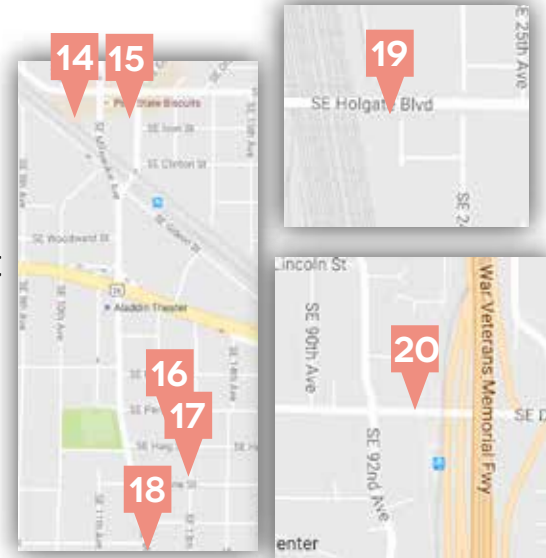

DIVISION/CLINTON, FOSTER/POWELL

PLAN YOUR ROUTE AND DOWNLOAD MORE MAPS AT [HTTP://PDX.SHOPLITTLEBOXES.COM/SHOP](http://PDX.SHOPLITTLEBOXES.COM/SHOP)