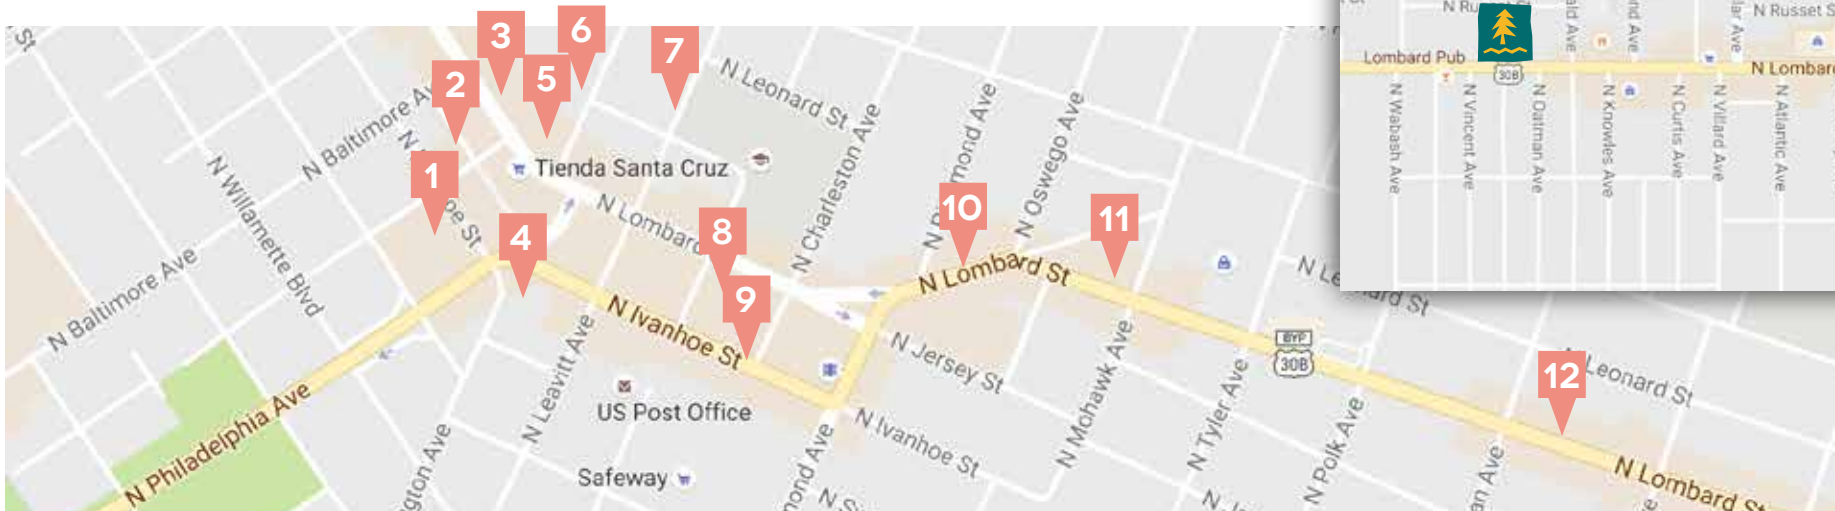

1. Optimystical Studios

(7227 N Philadelphia Ave. #123, Portland OR 97203)

2. Comic Cave PDX (7315 N Alta Ave., Portland OR 97203)

3. The Olive & Vine (8711 N Lombard St., Portland, OR 97203)

4. Block Bikes PDX (7238 N Burlington Ave., Portland, OR 97203)

5. Etcetera Gifts & Goods (8621 N Lombard, Portland, OR 97203)

6. RoM Shoes (7419 N Burlington Ave., Portland, OR 97203)

7. Art of STEM Toys & Books

(7429 N Leavitt Ave., Portland, OR 97203)

8. Salty Teacup (8416 N Lombard St., Portland, OR 97203)

9. Metamorphic PDX

(8401 N Ivanhoe, Portland, OR 97203)

10. Nature's Pet Market St. Johns

(8169 N Lombard St., Portland, OR 97203)

11. Novedades Prado

(8005 N Lombard St. Portland, OR 97203)

12. Zumbido Fair Trade

(7413 N Lombard St. Portland, OR 97203)