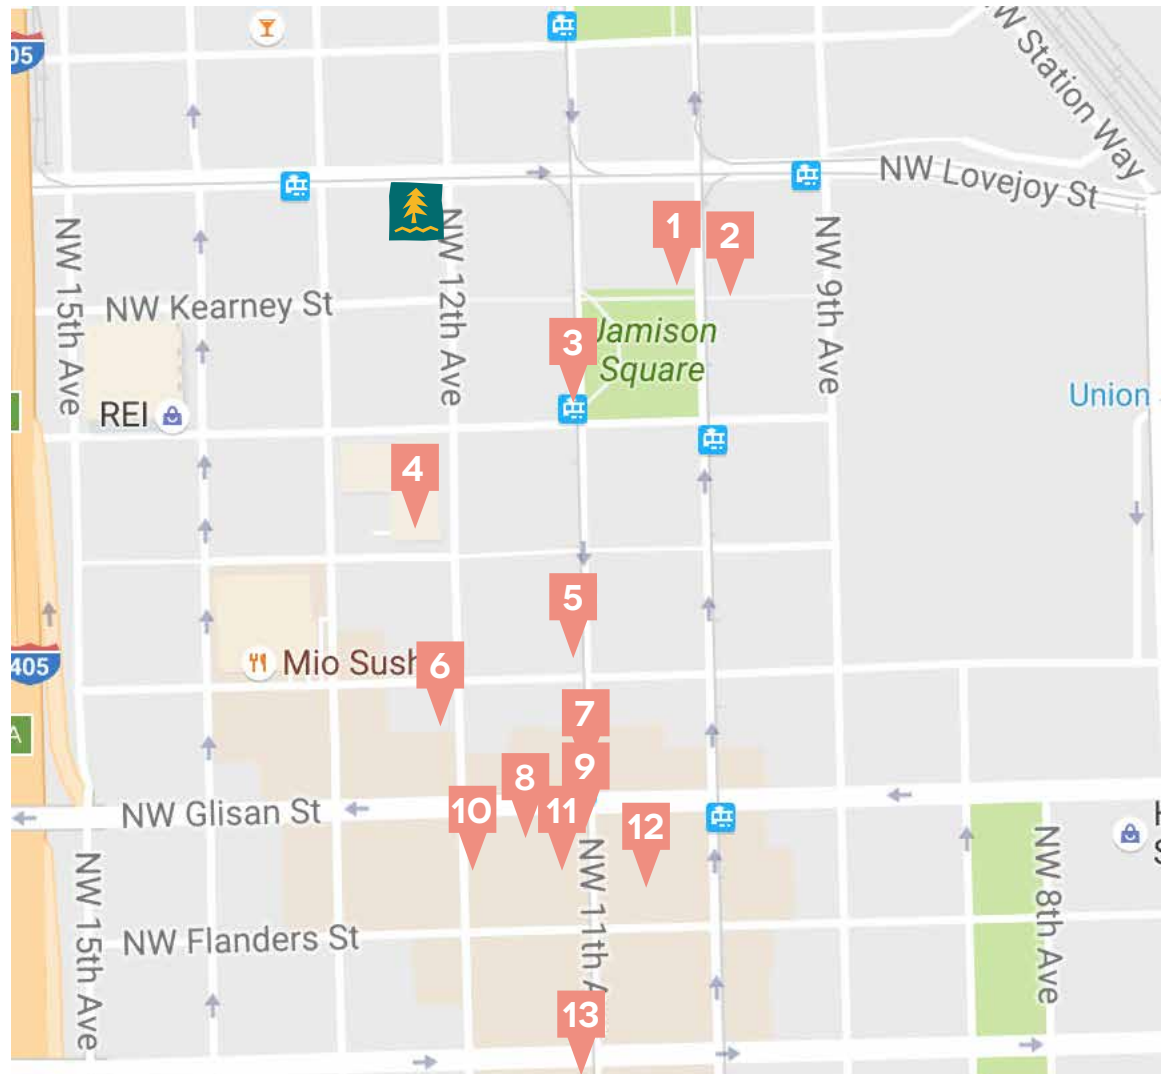

**LITTLE
BOXES** OLD TOWN

PLAN YOUR ROUTE AND DOWNLOAD MORE MAPS AT [HTTP://PDX.SHOPLITTLEBOXES.COM/SHOP](http://pdx.shoplittleboxes.com/shop)

1. Perch Furniture
(923 NW 10th Ave., Portland, OR 97209)
2. Posh Baby
(916 NW 10th Ave., Portland, OR 97209)
3. Silkwood
(809 NW 11th Ave., Portland, OR 97209)
4. Lizard Lounge
(1323 NW Irving, Portland, OR 97209)
5. Recycled Chic Boutique
(612 NW 12th Ave., Portland, OR 97209)
6. hunt & Gather, Inc.
(1302 NW Hoyt St., Portland, OR 97209)
7. Oblation Papers & Press
(516 NW 12th Ave., Portland, OR 97209)
8. Thea's Vintage Living
(1204 NW Glisan St., Portland, OR 97209)
9. Pelindaba Lavender
(424 NW 12th Ave., Portland, OR 97209)
10. VINTALIER
(412 NW 13th Ave., Portland, OR 97209)
11. Garnish
(404 NW 12th Ave., Portland, OR 97209)
12. Consigning Women Handbags
(412 NW 11th Ave., Portland, OR 97209)
13. Porch Light
(225 NW 11th Ave., Portland, OR 97209)