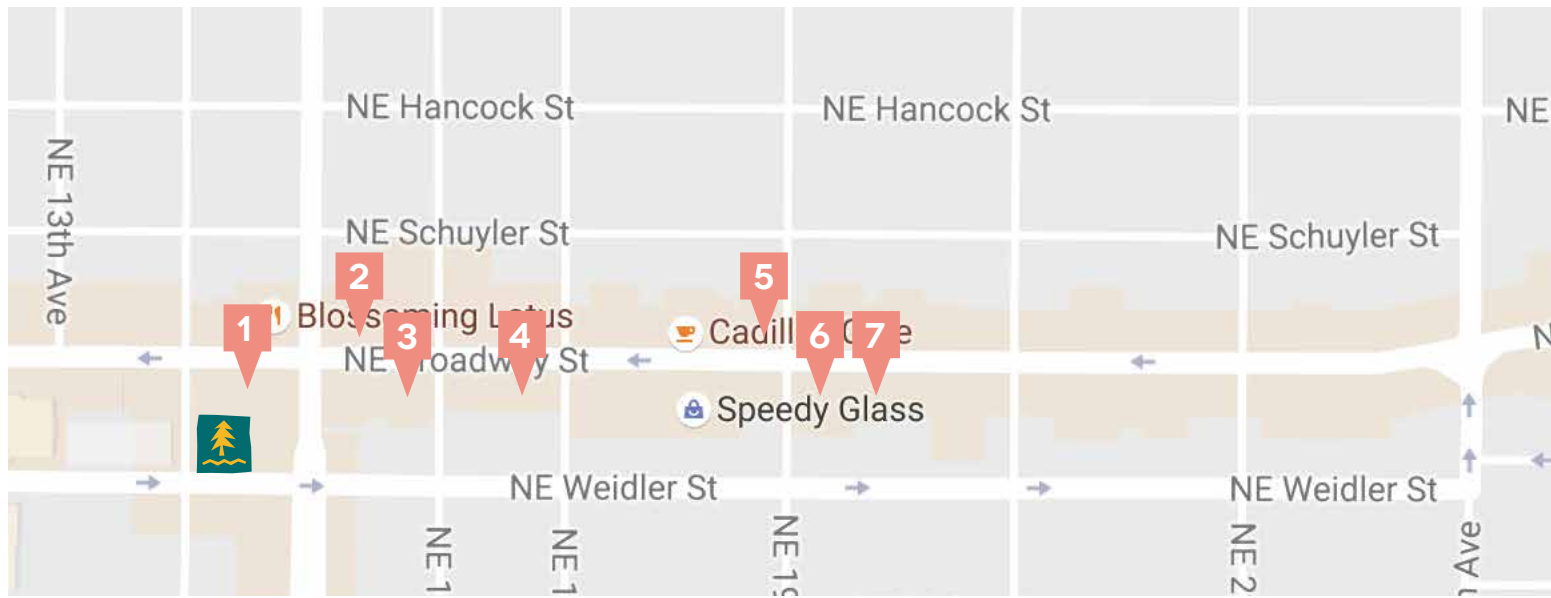

1. **1. Footwise**
   (1433 NE Broadway, Portland, OR 97232)
2. **2. Great Wine Buys**
   (1515 NE Broadway, Portland, OR 97232)
3. **3. Kitchen Kaboodle** (1520 NE Broadway, Portland, OR 97232)
4. **4. Broadway Floral Home & Garden**
   (1638 NE Broadway, Portland, OR 97232)
5. **5. Trade Roots** (1831 NE Broadway, Portland, OR. 97232)
6. **6. Sweet Jayne** (1914 NE Broadway, Portland, OR 97232)
7. **7. Clogs-N-More**
   (2006 NE Broadway St. Portland, OR 97232)

- **Umpqua Bank - Hollywood**
  (4728 NE Sandy Blvd, Portland, OR 97213)
- **Umpqua Bank - 15th & Weidler**
  (1448 NE Weidler Street, Portland, OR 97213)

Our Platinum Sponsor, Umpqua Bank, is providing complimentary gift wrapping supplies while supplies last. Stop in during regular business hours to take advantage of this great offer!

LITTLE BOXES BROADWAY/HOLLYWOOD

PLAN YOUR ROUTE AND DOWNLOAD MORE MAPS AT [HTTP://PDX.SHOPLITTLEBOXES.COM/SHOP](http://pdx.shoplittleboxes.com/shop)