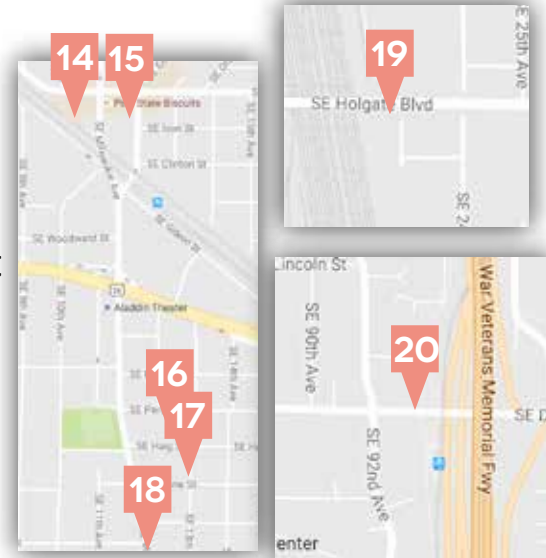

DIVISION/CLINTON, FOSTER/POWER

PLAN YOUR ROUTE AND DOWNLOAD MORE MAPS AT [HTTP://PDX.SHOPLITTLEBOXES.COM/SHOP](http://PDX.SHOPLITTLEBOXES.COM/SHOP)