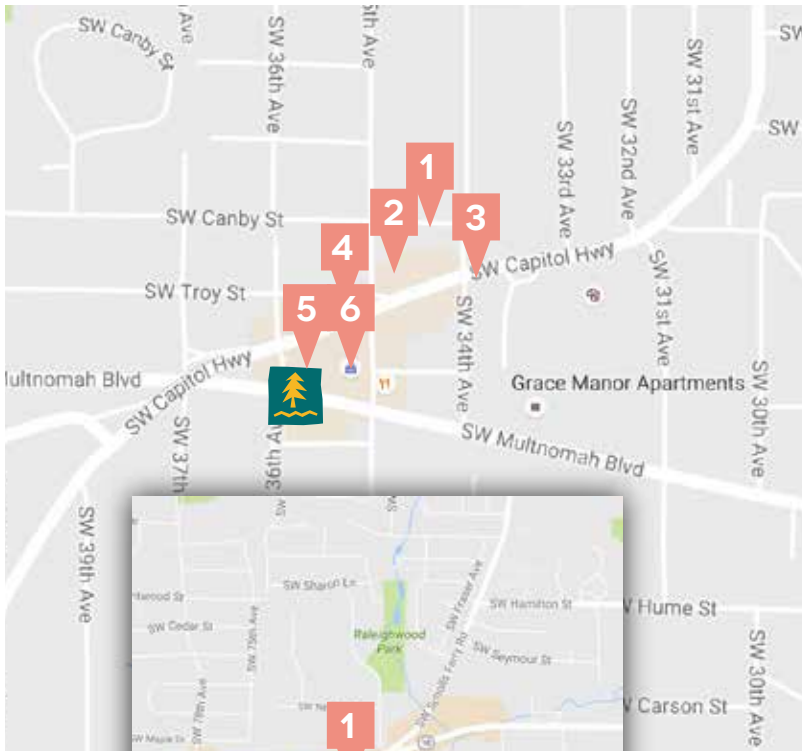

1. Northwest Wools Yarn Shop
  (3524 SW Troy St., Portland, OR 97219)
2. Peachtree Gifts
  (7843 SW Capitol Hwy., Portland, OR 97210)
3. Thinker Toys
  (7784 SW Capitol Hwy., Portland, OR 97219)
4. Switch Shoes and Clothing
  (7871 SW Capitol Hwy., Portland, OR 97219)
5. Peggy Sundays
  (7880 SW Capitol Hwy., Portland, OR 97219)
6. Indigo Traders
  (7878 SW Capitol Hwy., Portland, OR 97219)