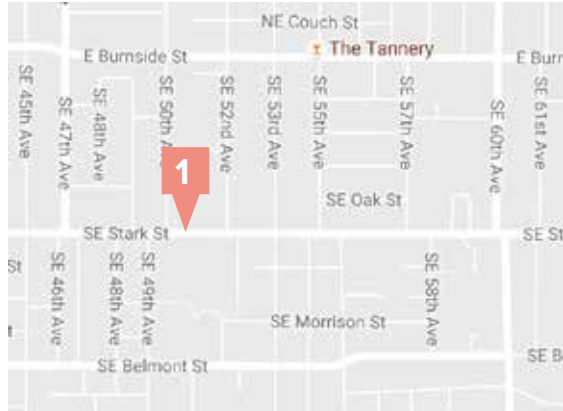

- 1. Mantel
(8202 N. Denver Ave., Portland, OR 97217)

KENTON/OVERLOOK, WILLIAMS

PLAN YOUR ROUTE AND DOWNLOAD MORE MAPS AT [HTTP://PDX.SHOPLITTLEBOXES.COM/SHOP](http://PDX.SHOPLITTLEBOXES.COM/SHOP)

1. **Dee Dia** (4523 N Albina Ave., Portland, OR 97217)
2. **Paxton Gate** (4204 N Mississippi Ave., Portland, OR 97217)
3. **The Annex** (4018 N Mississippi Ave., Portland, OR 97227)
4. **Animal Traffic** (4000 N Mississippi Ave., Portland, OR 97227)
5. **Gypsy Chic**
(3966 N Mississippi Ave, Portland, OR 97227)
6. **Black Wagon Children's Boutique**
(3964 N Mississippi Ave., Portland, OR 97227)
7. **Flutter** (3948 N Mississippi Ave., Portland OR 97227)
8. **Land Gallery** (3925 N Mississippi Ave., Portland, Or 97227)
9. **Another Read Through**
(3932 N Mississippi Ave, Portland, OR 97227)
10. **Half Pint** (3920 N Mississippi Ave., Portland, OR 97227)
11. **pdXchange - fair & square**
(3916 N. Mississippi Ave., Portland, OR 97227)
12. **The Herb Shoppe**
(3912 N. Mississippi Ave., Portland, OR 97227)
13. **Mr. Green Beans** (3908 N Mississippi Ave., Portland OR 97227)
14. **Gumbo Gifts & Gallery**
(3900 N Mississippi Ave., Portland, OR 97227)
15. **Wanderlust + Wildhearts**
(3885 N Mississippi Ave., Portland, OR 97227)
16. **Pistils Nursery** (3811 N. Mississippi Ave., Portland, OR 97227)
17. **pedX North** (3806 N. Mississippi Ave., Portland, OR 97227)
18. **She Bop** (909 N. Beech St., Ste A, Portland, OR 97227)

1. Portland Nursery (5050 SE Stark St., Portland OR 97215)
2. Personal Beast Pet Supply (8119 SE Stark St., Portland, OR 97215)
3. Fabric Depot (700 SE 122nd Ave., Portland, OR 97233)

MONTAVILLA/EAST TABOR