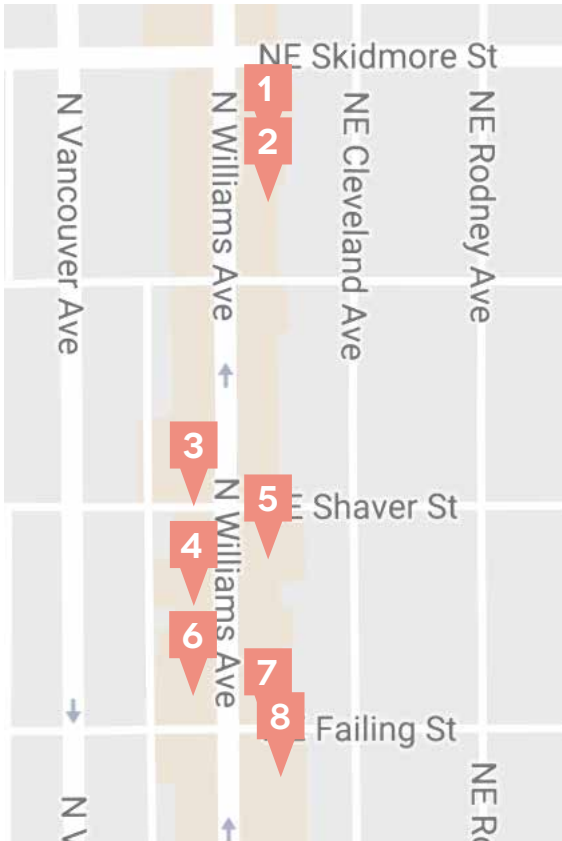

- 1. Mantel
(8202 N. Denver Ave., Portland, OR 97217)

KENTON/OVERLOOK, WILLIAMS

PLAN YOUR ROUTE AND DOWNLOAD MORE MAPS AT [HTTP://PDX.SHOPLITTLEBOXES.COM/SHOP](http://PDX.SHOPLITTLEBOXES.COM/SHOP)

1. **Dee Dia** (4523 N Albina Ave., Portland, OR 97217)
2. **Paxton Gate** (4204 N Mississippi Ave., Portland, OR 97217)
3. **The Annex** (4018 N Mississippi Ave., Portland, OR 97227)
4. **Animal Traffic** (4000 N Mississippi Ave., Portland, OR 97227)
5. **Gypsy Chic**
(3966 N Mississippi Ave, Portland, OR 97227)
6. **Black Wagon Children's Boutique**
(3964 N Mississippi Ave., Portland, OR 97227)
7. **Flutter** (3948 N Mississippi Ave., Portland OR 97227)
8. **Land Gallery** (3925 N Mississippi Ave., Portland, Or 97227)
9. **Another Read Through**
(3932 N Mississippi Ave, Portland, OR 97227)
10. **Half Pint** (3920 N Mississippi Ave., Portland, OR 97227)
11. **pdXchange - fair & square**
(3916 N. Mississippi Ave., Portland, OR 97227)
12. **The Herb Shoppe**
(3912 N. Mississippi Ave., Portland, OR 97227)
13. **Mr. Green Beans** (3908 N Mississippi Ave., Portland OR 97227)
14. **Gumbo Gifts & Gallery**
(3900 N Mississippi Ave., Portland, OR 97227)
15. **Wanderlust + Wildhearts**
(3885 N Mississippi Ave., Portland, OR 97227)
16. **Pistils Nursery** (3811 N. Mississippi Ave., Portland, OR 97227)
17. **pedX North** (3806 N. Mississippi Ave., Portland, OR 97227)
18. **She Bop** (909 N. Beech St., Ste A, Portland, OR 97227)