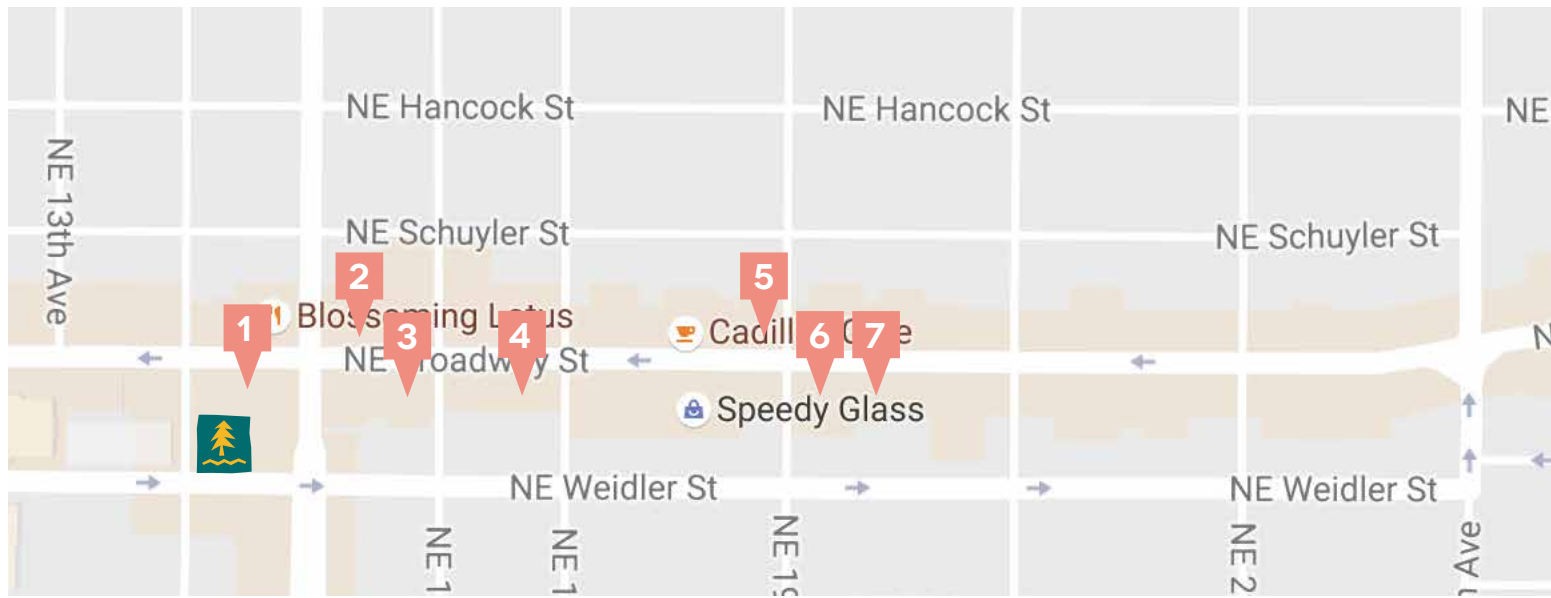

1. **1. Footwise**
   (1433 NE Broadway, Portland, OR 97232)
2. **2. Great Wine Buys**
   (1515 NE Broadway, Portland, OR 97232)
3. **3. Kitchen Kaboodle** (1520 NE Broadway, Portland, OR 97232)
4. **4. Broadway Floral Home & Garden**
   (1638 NE Broadway, Portland, OR 97232)
5. **5. Trade Roots** (1831 NE Broadway, Portland, OR. 97232)
6. **6. Sweet Jayne** (1914 NE Broadway, Portland, OR 97232)
7. **7. Clogs-N-More**
   (2006 NE Broadway St. Portland, OR 97232)

- **Umpqua Bank - Hollywood**
  (4728 NE Sandy Blvd, Portland, OR 97213)
- **Umpqua Bank - 15th & Weidler**
  (1448 NE Weidler Street, Portland, OR 97213)

Our Platinum Sponsor, Umpqua Bank, is providing complimentary gift wrapping supplies while supplies last. Stop in during regular business hours to take advantage of this great offer!

LITTLE BOXES BROADWAY/HOLLYWOOD

PLAN YOUR ROUTE AND DOWNLOAD MORE MAPS AT [HTTP://PDX.SHOPLITTLEBOXES.COM/SHOP](http://PDX.SHOPLITTLEBOXES.COM/SHOP)