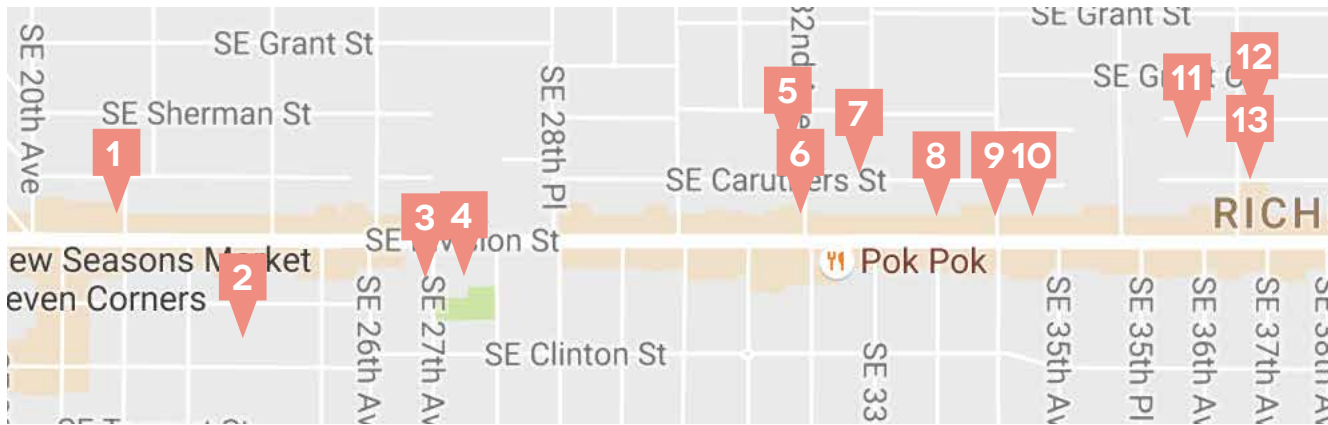

- 1. Footwise**
(1433 NE Broadway, Portland, OR 97232)
- 2. Great Wine Buys**
(1515 NE Broadway, Portland, OR 97232)
- 3. Kitchen Kaboodle** (1520 NE Broadway, Portland, OR 97232)
- 4. Broadway Floral Home & Garden**
(1638 NE Broadway, Portland, OR 97232)
- 5. Trade Roots** (1831 NE Broadway, Portland, OR. 97232)
- 6. Sweet Jayne** (1914 NE Broadway, Portland, OR 97232)
- 7. Clogs-N-More**
(2006 NE Broadway St. Portland, OR 97232)

LITTLE BOXES BROADWAY/HOLLYWOOD

PLAN YOUR ROUTE AND DOWNLOAD MORE MAPS AT [HTTP://PDX.SHOPLITTLEBOXES.COM/SHOP](http://PDX.SHOPLITTLEBOXES.COM/SHOP)

1. **Mirador Kitchen and Home**
(2106 SE Division St., Portland, OR, 97202)
2. **North St. Bags**
(2716 SE 23rd Ave., Portland, OR 97202)
3. **Lucky No. 3 Boutique**
(2615 SE Clinton St. Portland, OR 97202)
4. **Orn Hansen**
(2627 SE Clinton St., Portland, OR 97202)
5. **Urban Waxx**
(3103 SE Division St., Portland, OR 97202)
6. **Gypsy Chic**
(3100 SE Division St., Portland, OR 97202)
7. **She Bop**
(3213 SE Division St., Portland, OR 97202)
8. **Bridge City Mercantile**
(3320 SE Division St., Portland, OR 97202)
9. **Adorn**
(3366 SE Division St., Portland, OR 97202)

10. **Gild**
(3370 SE Division St., Portland, OR 97202)
11. **Carter & Rose**
(3601 SE Division St, Portland OR 97202)
12. **collage**
(3701 SE Division St., Portland, OR 97202)
13. **Artifact Creative Recycle**
(3630 SE Division St., Portland, OR 97202)
14. **Power Portland Pop Up Shops**
(2505 SE 11th Ave, Portland, OR, 97202)
15. **Books with Pictures**
(1100 SE Division St., #103, Portland, OR, 97202)
16. **Hazel & Pear Boutique and Consignment**
(3432 SE Milwaukie, Portland, OR, 97202)
17. **Know Thy Food Cooperative Cafe & Market**
(3434 SE Milwaukie Ave., Portland, OR, 97202)
18. **Fiber Rhythm Craft & Design**
(3701 SE Milwaukie Ave., Ste F, Portland, OR, 97202)
19. **Hip Chicks do Wine**
(4510 SE 23rd Ave., Portland, OR, 97202)
20. **Portland Nursery**
(9000 SE Division St., Portland, OR, 97266)